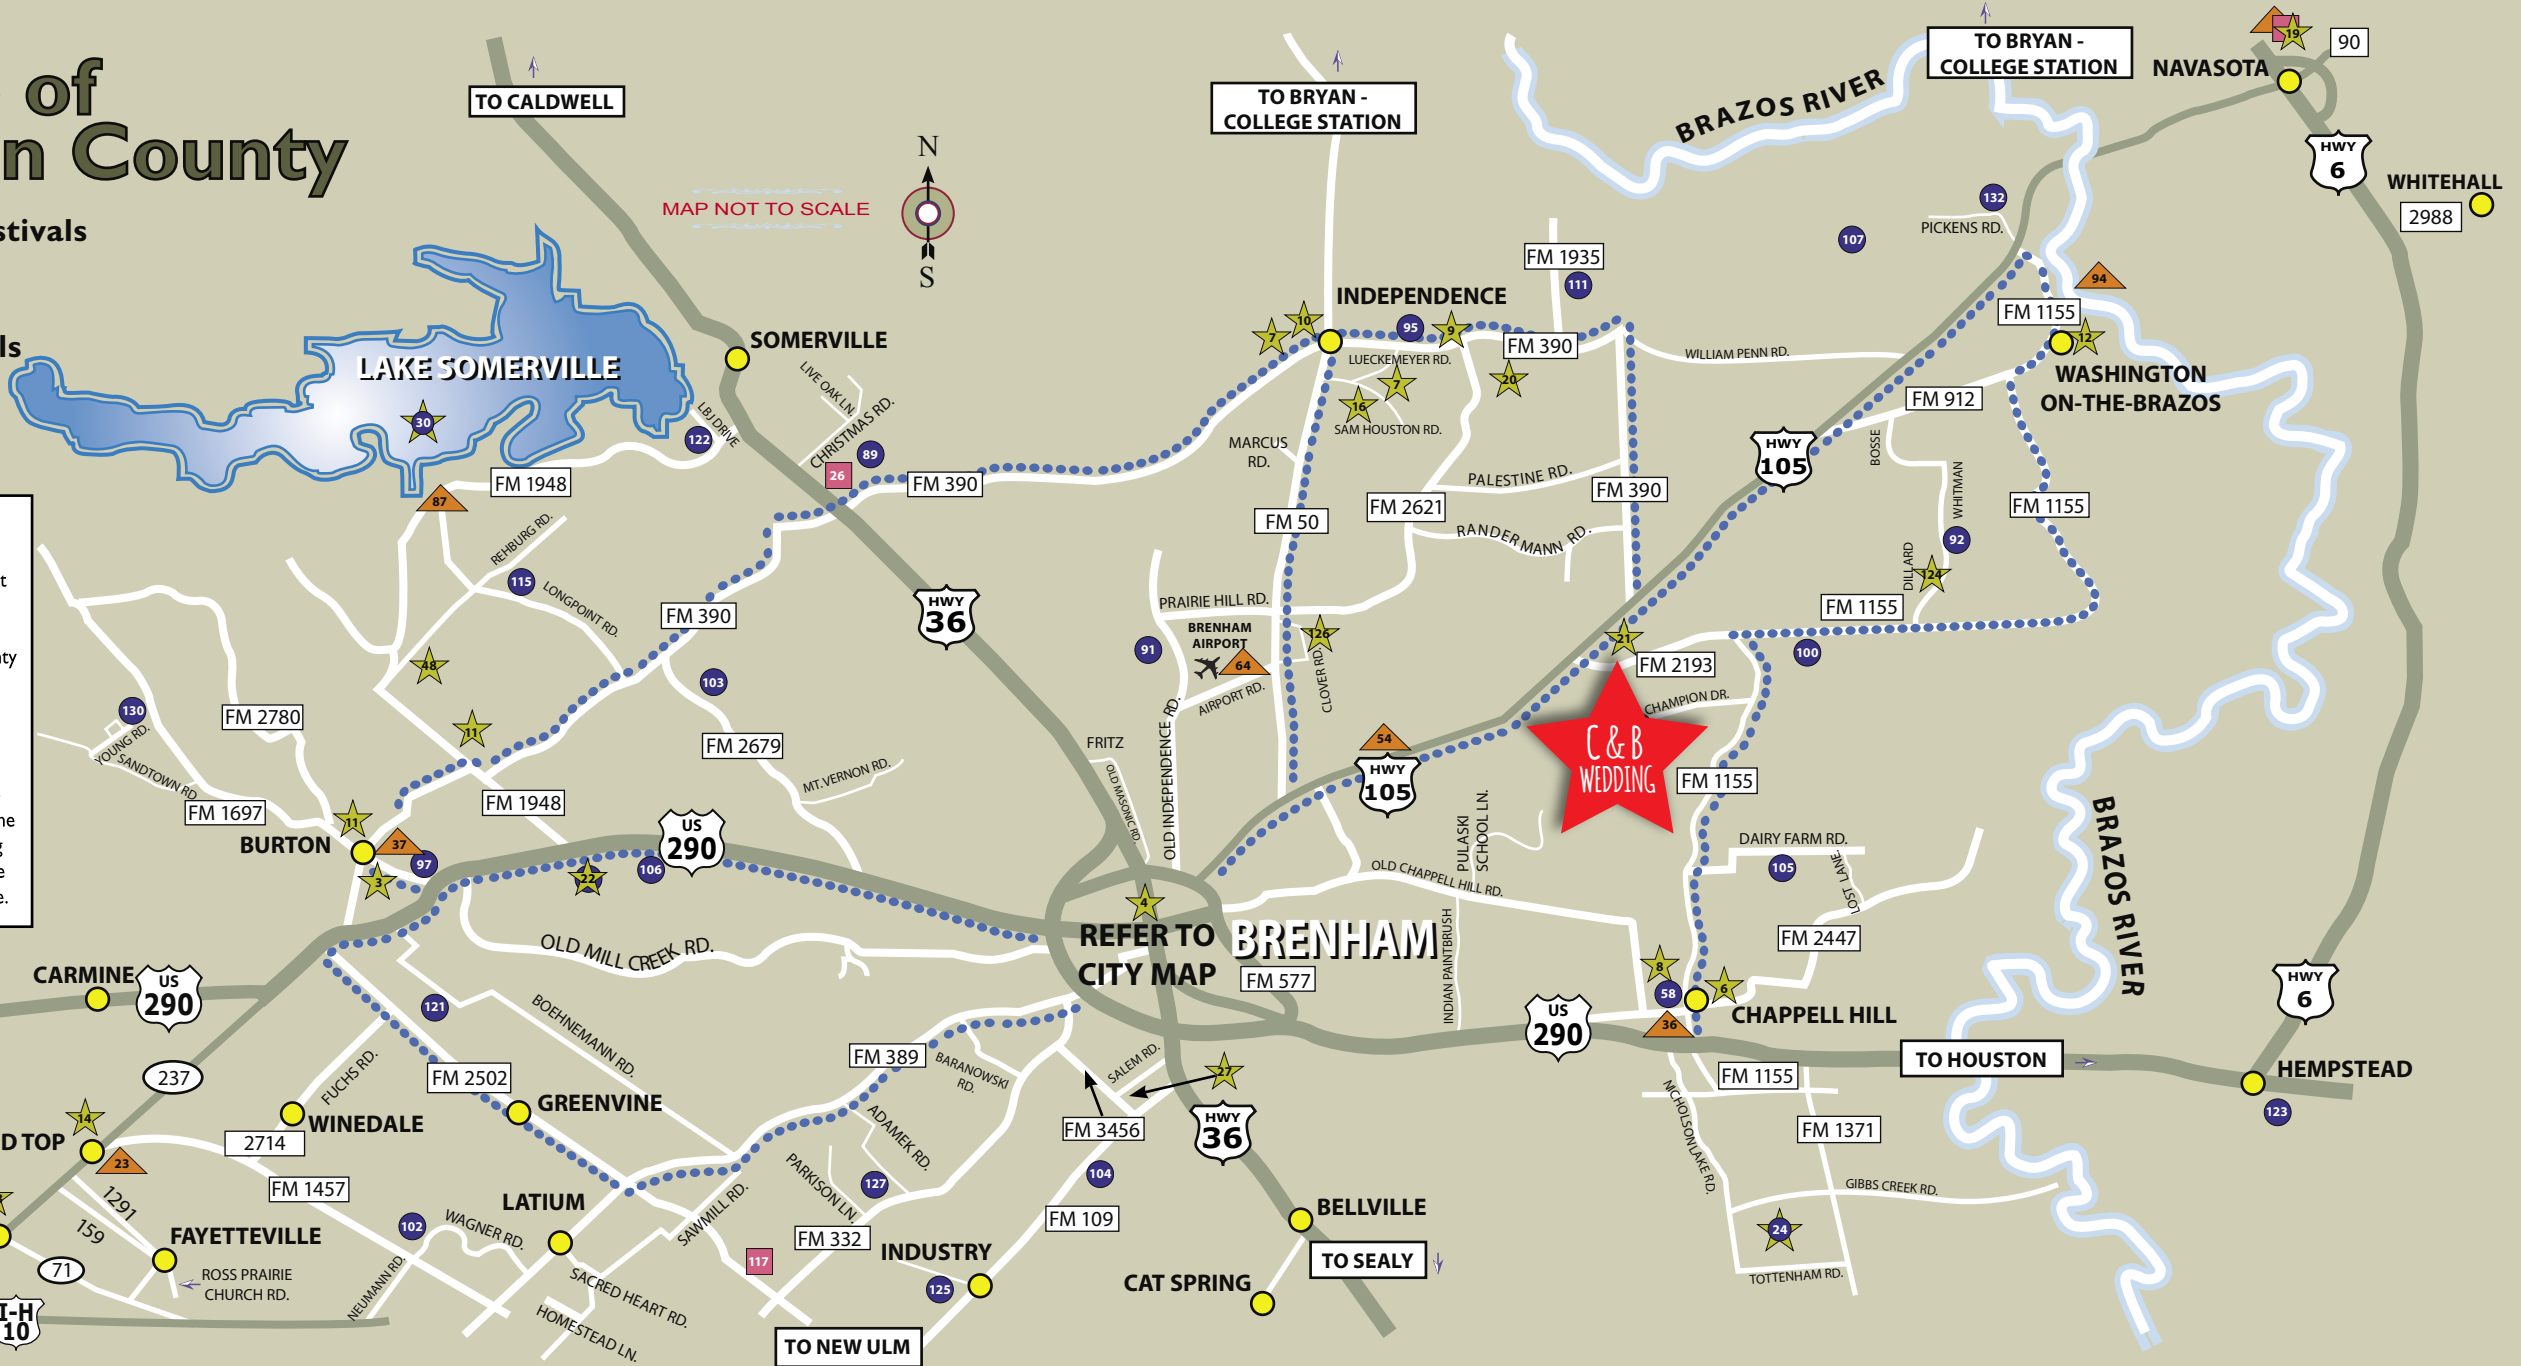

Map of Washington County

- ★ Attractions / Festivals
- Lodging
- Shopping
- ⋯ Bluebonnet Trails
- ▲ Dining
- ♥ Spa

DRIVING TOURS
 This self-guided brochure will guide you to the most significant historical sites within Washington County. Brochure with map is available at area restaurants, shops, lodging properties and the Washington County Chamber of Commerce Visitor Center.

Historical Markers Trail
 Another great tool to guide you is the Washington County Historical Markers Guide. This is available free at our Chamber Visitor Center (see the City map). History buffs will not want to miss the chance to see over 120 historical markers, including where picturesque churches are tucked away, where legendary Texas heroes are buried...and many more.